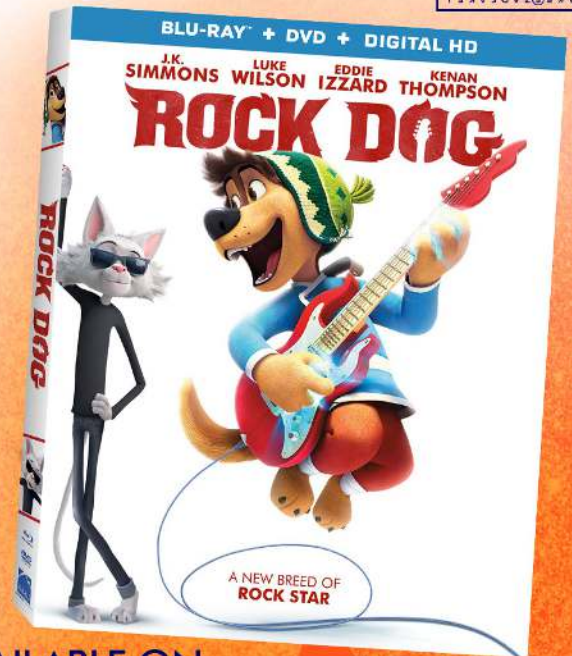

TIC-TAC-TOE

AVAILABLE ON
BLU-RAY™ & DVD MAY 23
DIGITAL HD MAY 9