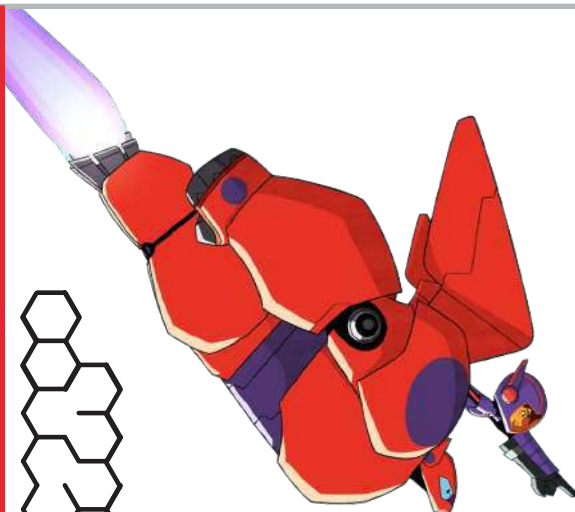

Disney

BIG HERO 6

THE SERIES

BACK IN ACTION!